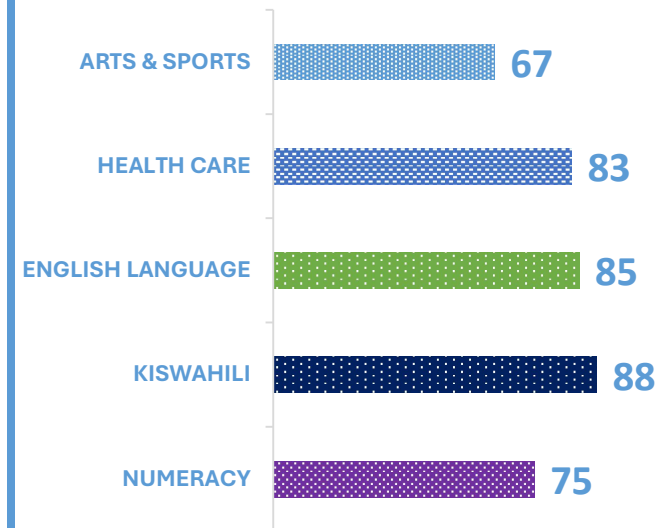

TANGA

GOOD FOUNDATION

KOROGWE

OVERALL AVERAGE : 79.7

GRADE : B

SUBJECT AND GRADE PERFORMANCE ANALYSIS

SUBJECT RANKING

KISWAHILI	88.4	1
ENGLISH LANGUAGE	84.7	2
HEATHCARE	83.1	3
NUMERACY	75.2	4
ARTS AND SPORTS	66.9	5

SUBJECT GRADE ANALYSIS

SUBJECT/GRADE	A	B	C	D	E
NUMERACY	5	14	2	0	0
KISWAHILI	18	1	2	0	0
ENGLISH LANGUAGE	13	6	2	0	0
HEALTH CARE	13	7	1	0	0
ARTS AND SPORTS	1	13	4	3	0

OVERALL GRADE ANALYSIS

A	10	21	48%
B	9		43%
C	2		10%
D	0		0%
F	0		0%

PERFORMANCE CHART ANALYSIS