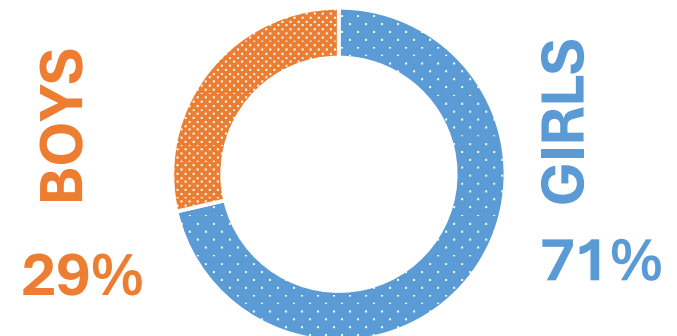

SEX PERFORMANCE ANALYSIS